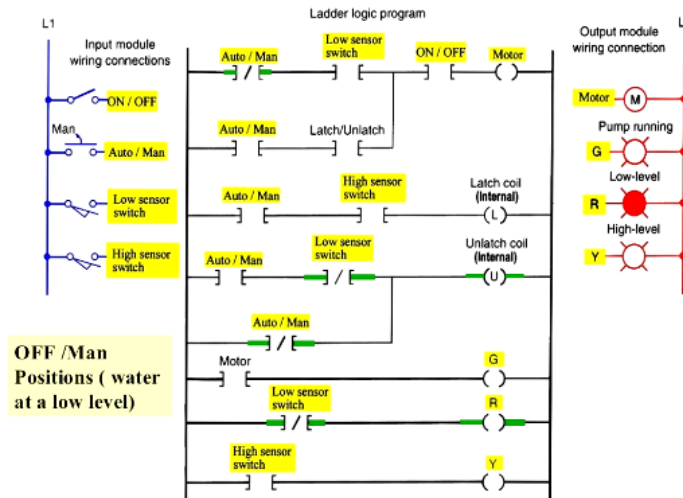

East Los Angeles College

ENG TEK 151 Basic Programmable Logic Controls (PLC)

Instructor: Prof. Ghaforyard, Paravane

Class Section: Lecture: 22270 / Lab:22271 / 2 Units

Class Schedule: E7-306 April 4th - June 9th 2025

Fri lecture 8:50 AM - 10:40 AM

Fri lab 10:40 AM - 4:30 PM

E-Mail: ghaforp@laccd.edu

Course Description: This course introduces Basic Programmable Logic Controllers, Programming Devices, Ladder Diagrams, and Designing PLC Programs for Automation Processes.