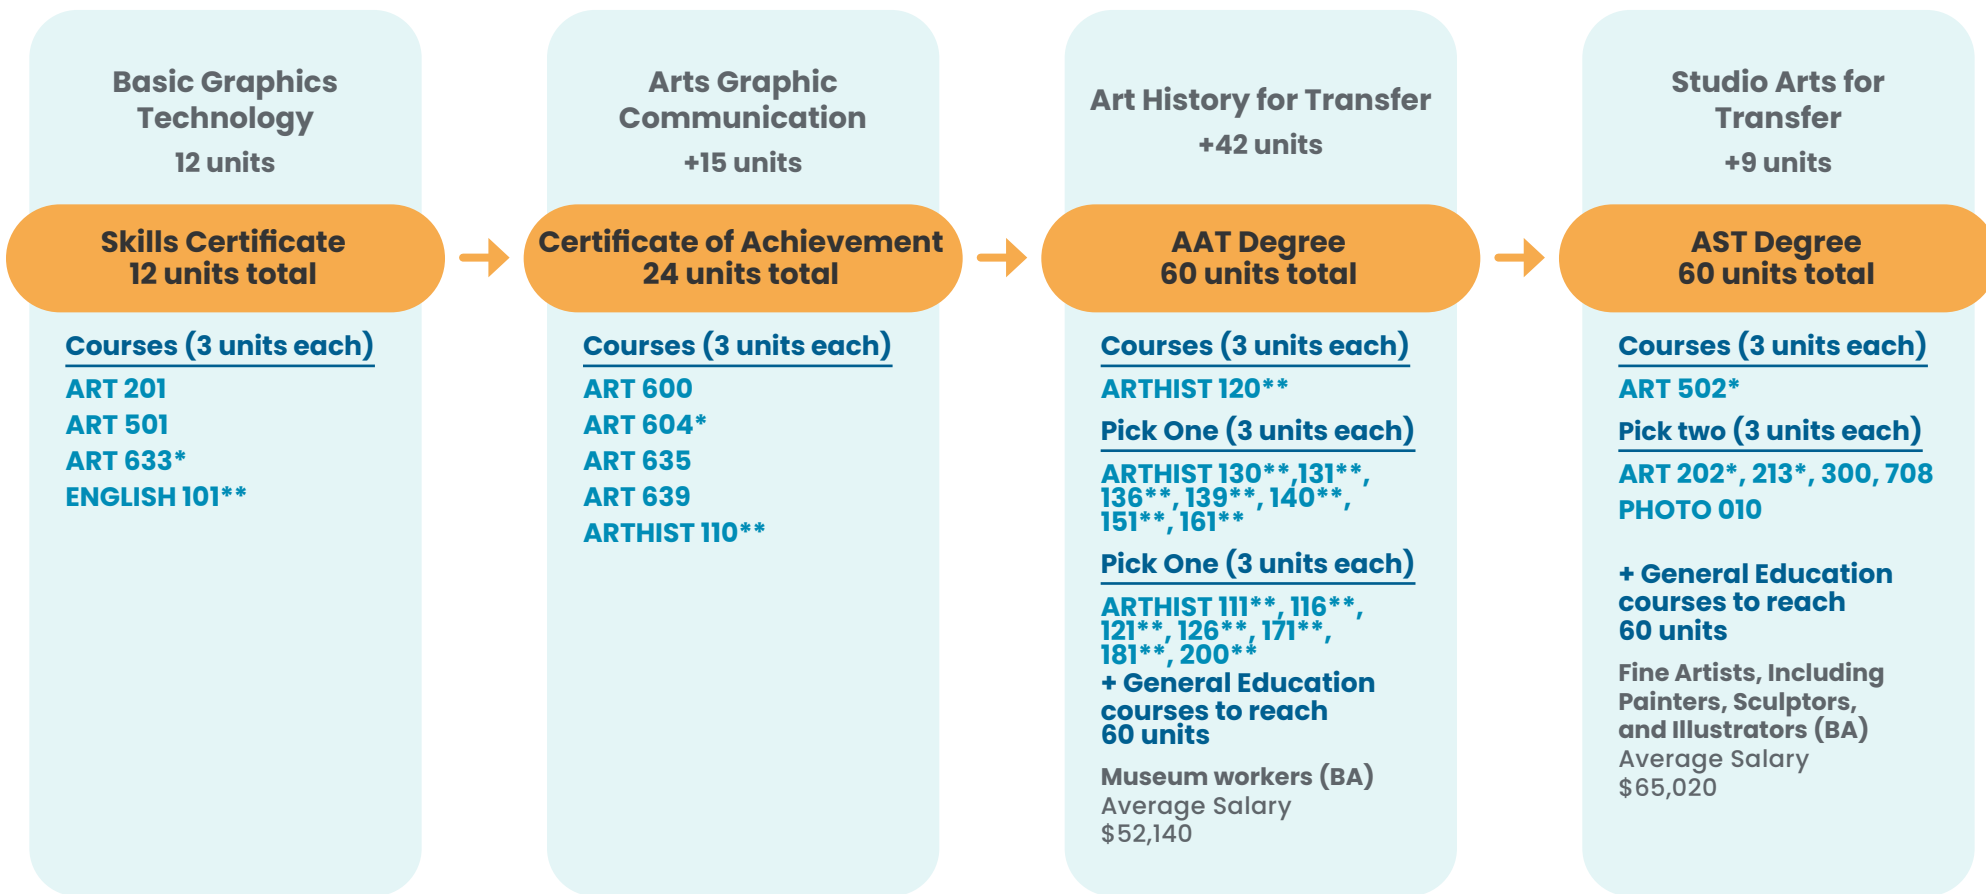

## Guided Pathways Stackable Certificates

### Art Department

Studio Arts, Associate in Science for Transfer Program