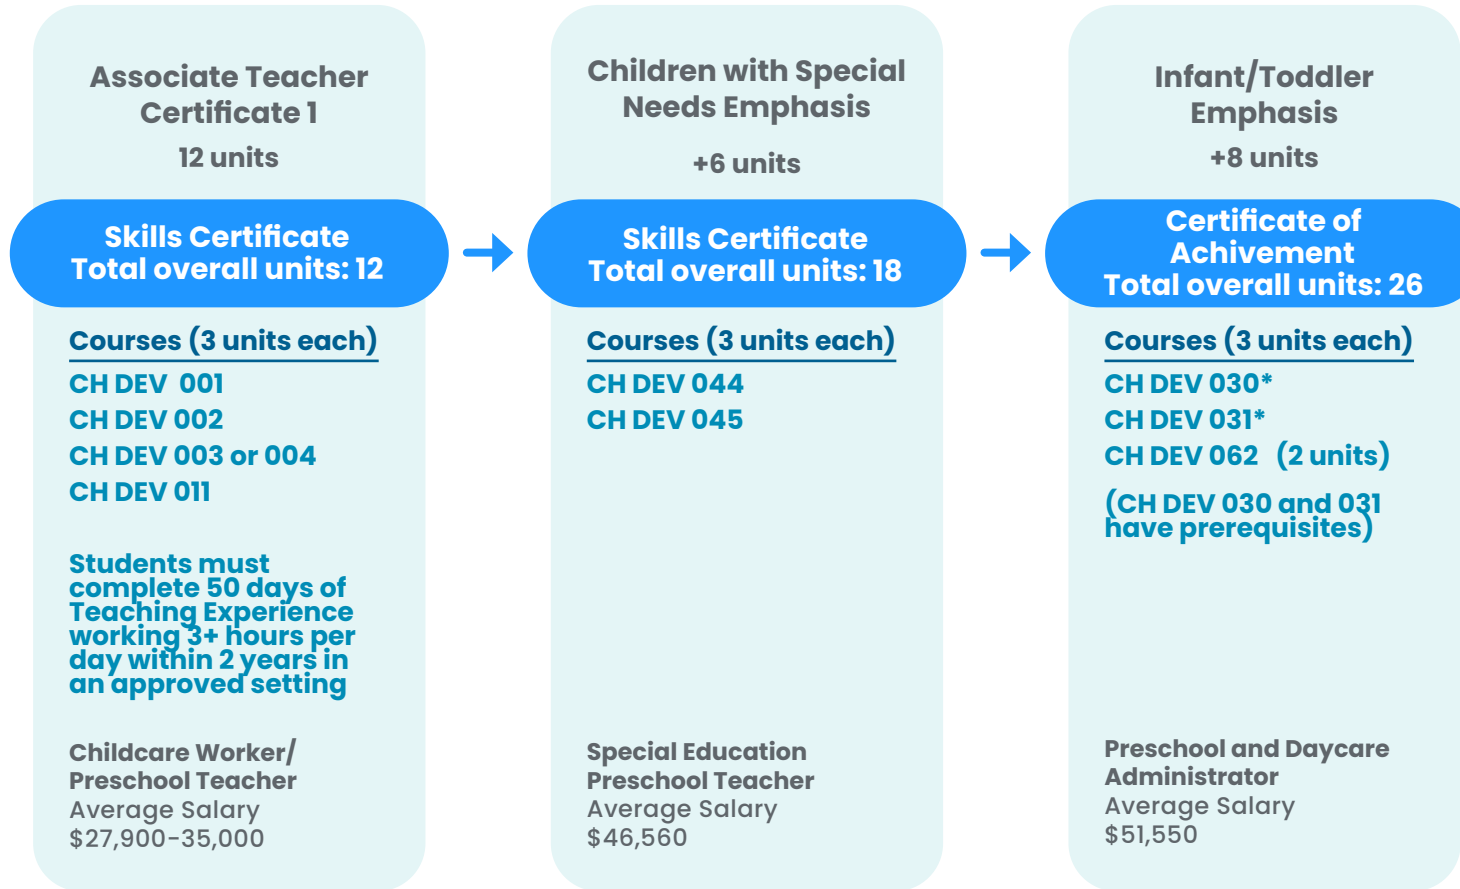

Stackable Certificates

Social and Behavioral Sciences

Child, Family, and Education Program

Notes:

*Students may also qualify to apply for the Associate Teacher Permit through the CTC (ctc.ca.gov)

We suggest students work to earn these 3 certificates on their pathway to a degree.

Students can take all courses included in these 3 certificates in an accelerated (8-week) session and can complete this program in as little as 3 semesters.