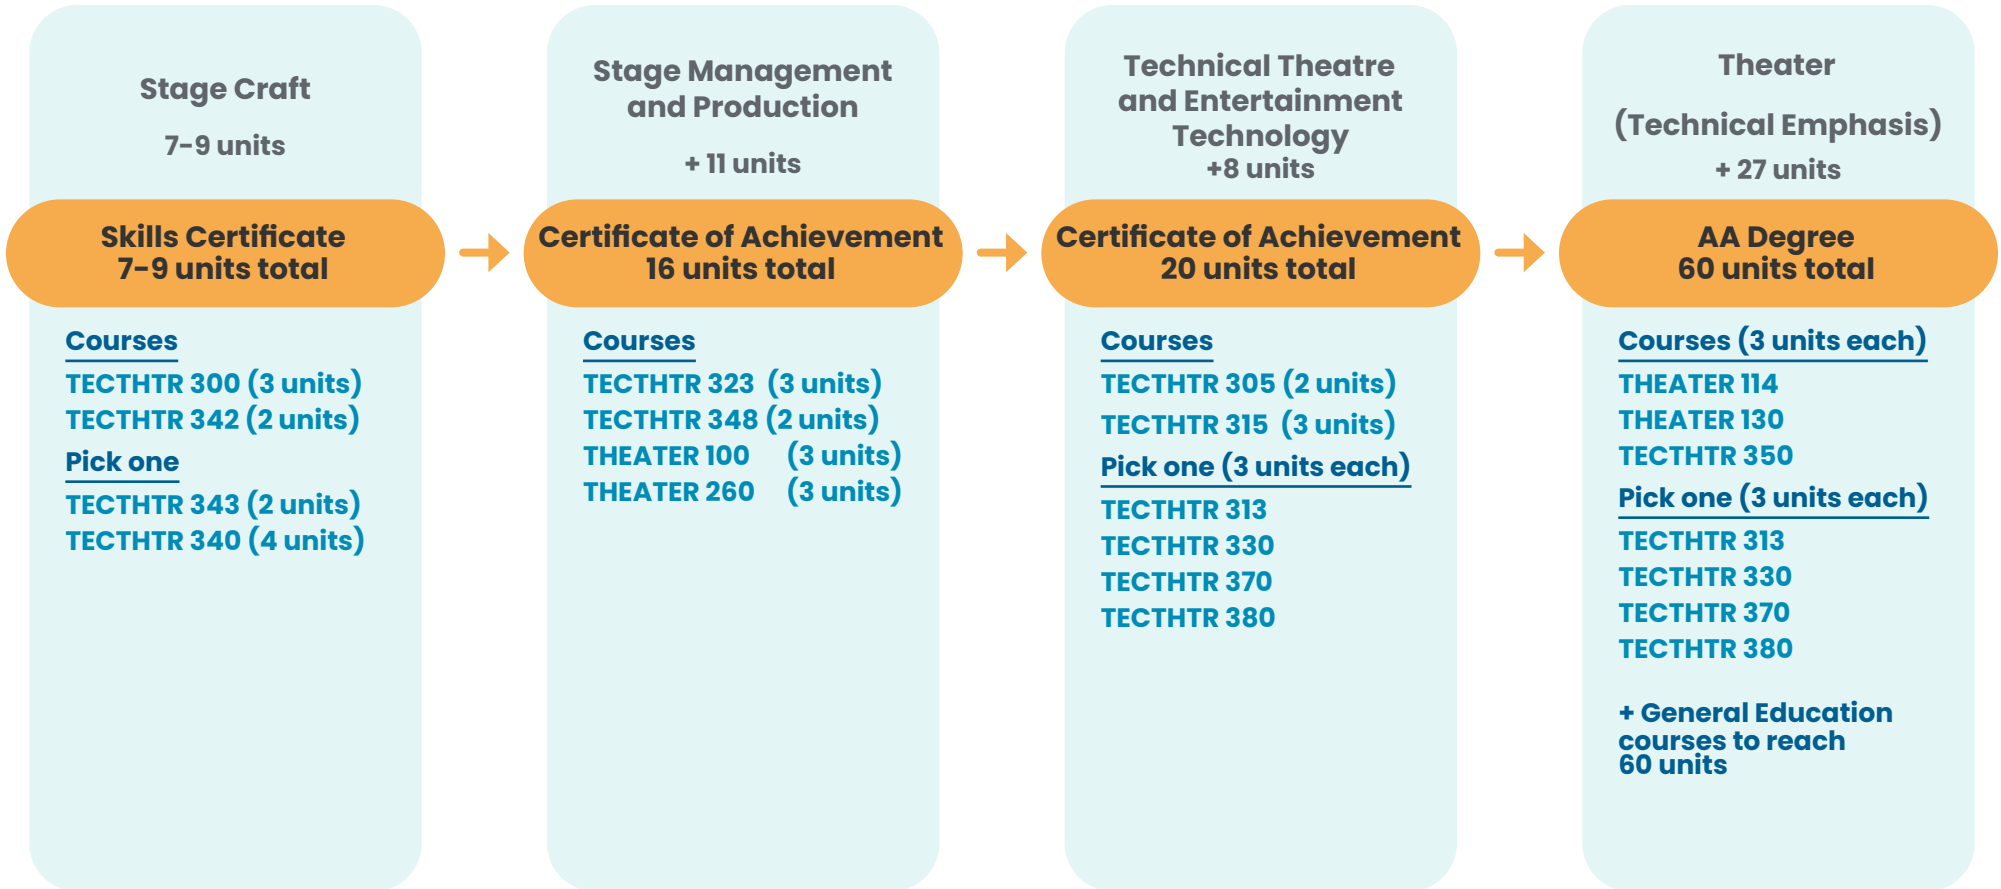

Stackable Certificates

Theater Arts Department

Theater, Associate in Arts (Technical Emphasis) Program

Notes:

Please check the Course Catalog for more information and meet with an academic counselor.

Classes with * next to the course number have a prerequisite.