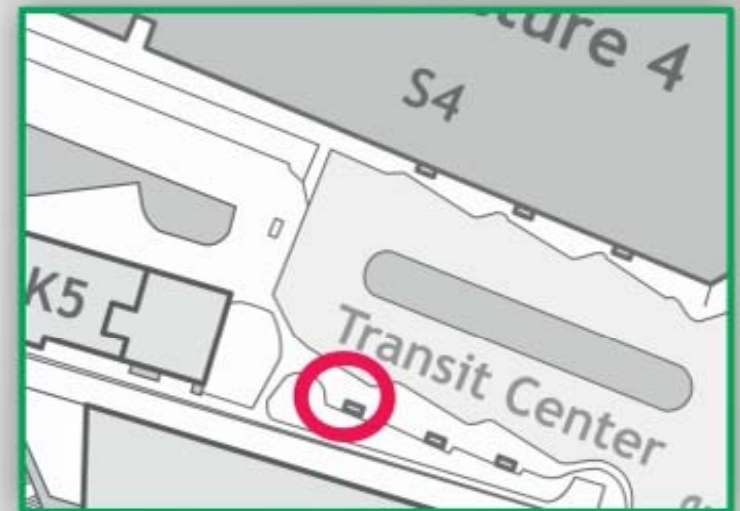

South Gate Shuttle Bus

Effective Monday, September 9, 2013

the South Gate Shuttle Bus will load and unload at the **Transit Center** off of Collegian Ave.

Thank you,

Tom Furukawa

Vice President, Administrative Services
East Los Angeles College