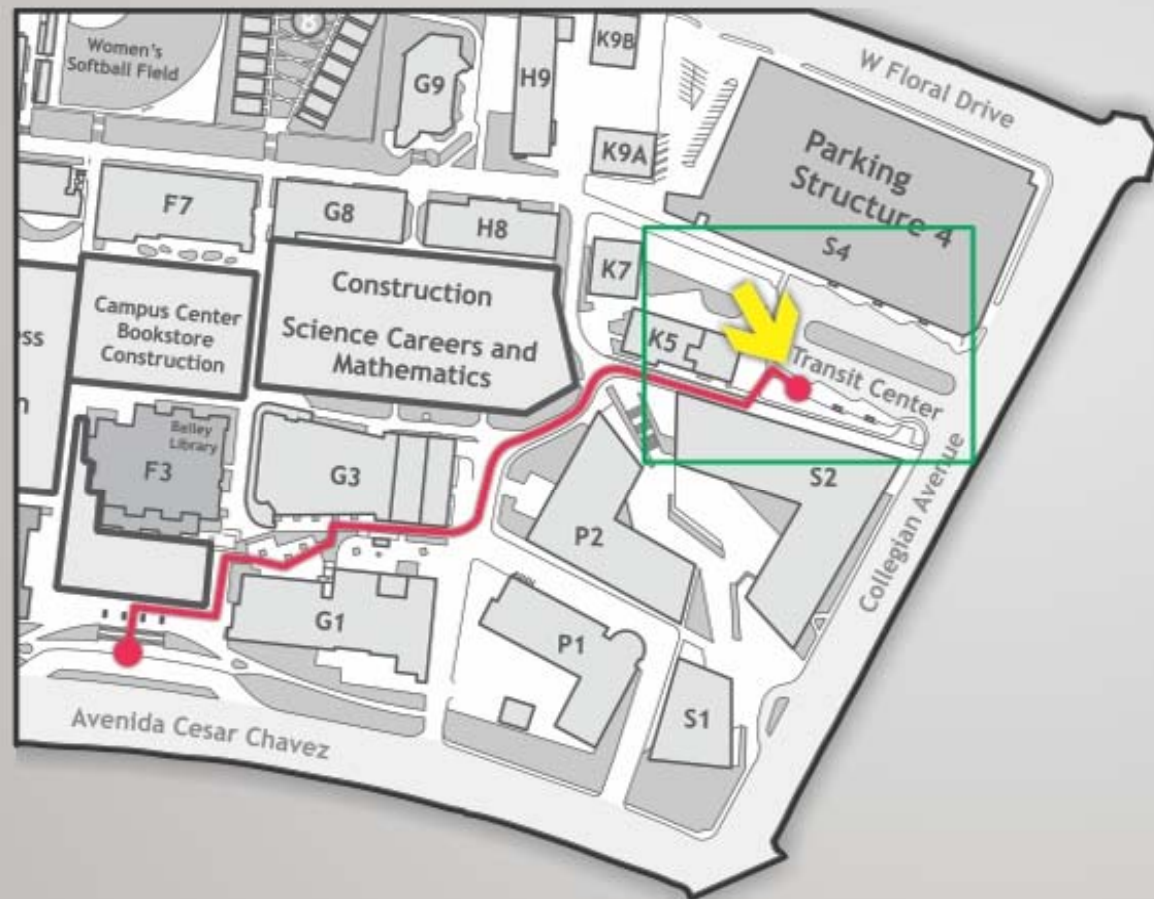

South Gate Shuttle Bus

Effective Monday, September 9, 2013

the South Gate Shuttle Bus will load and unload at the **Transit Center** off of Collegian Ave.

Thank you,

Tom Furukawa

Vice President, Administrative Services
East Los Angeles College