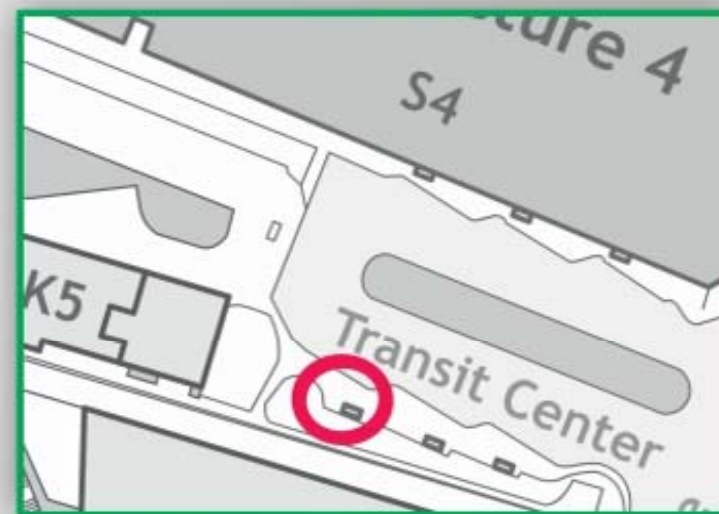

South Gate Shuttle Bus

Effective Monday, September 9, 2013

the South Gate Shuttle Bus will load and unload at the **Transit Center** off of Collegian Ave.

Thank you,

Tom Furukawa

Vice President, Administrative Services
East Los Angeles College