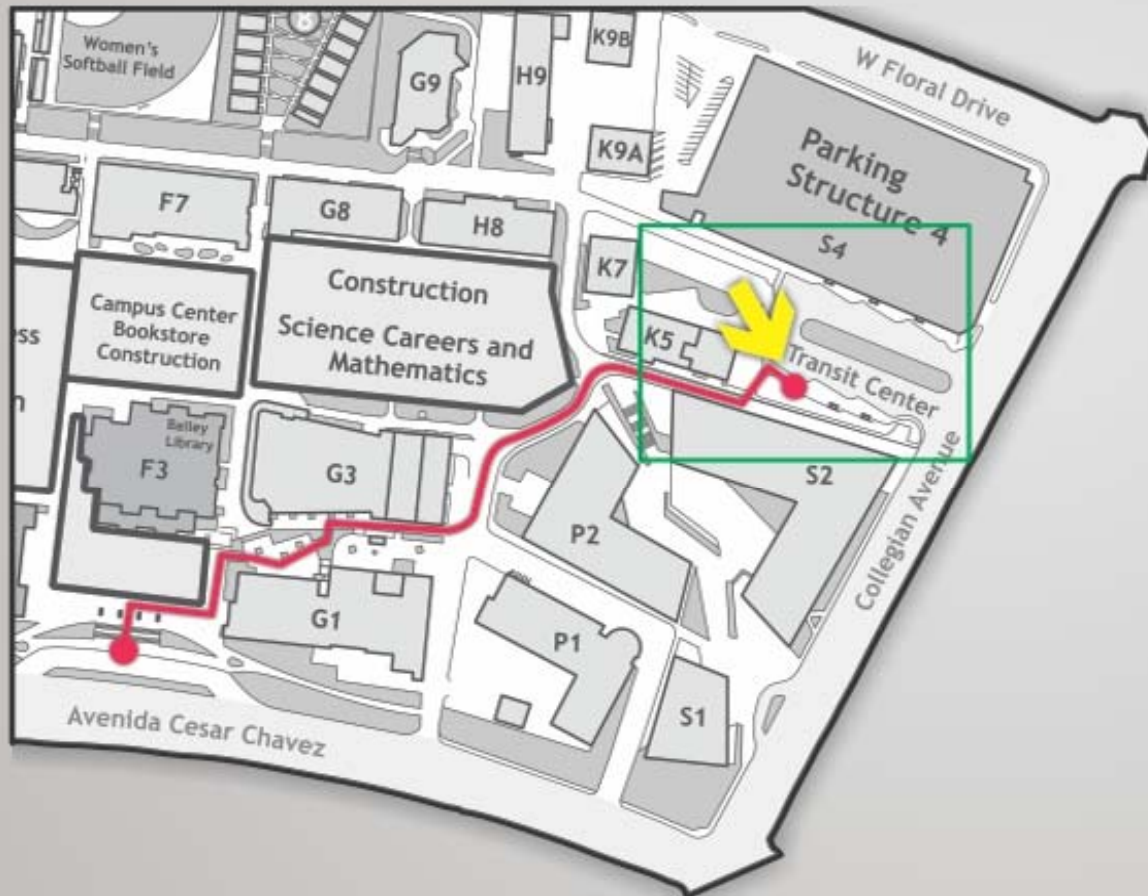

South Gate Shuttle Bus

Effective Monday, September 9, 2013

the South Gate Shuttle Bus will load and unload at the **Transit Center** off of Collegian Ave.

Thank you,

Tom Furukawa

Vice President, Administrative Services
East Los Angeles College