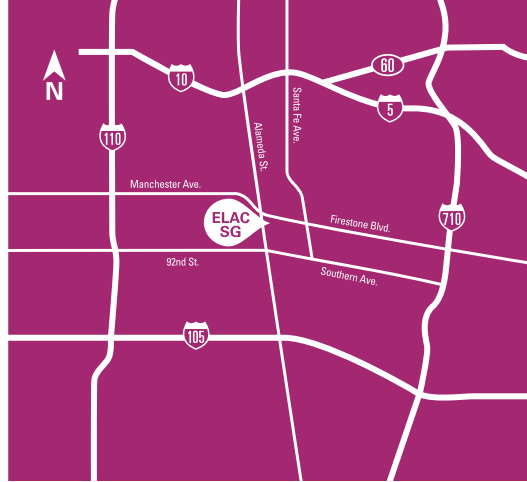

EAST LOS ANGELES COLLEGE

SCHEDULE
of **CLASSES**
& **STUDENT**
SERVICES

SPRING

CLASSES BEGIN **Monday** **5**
FEBRUARY **5**
2018

50¢ (TAX INCLUDED)

**EAST LOS ANGELES
COLLEGE**
1301 Avenida Cesar Chavez
Monterey Park, CA 91754
323.265.8650

**ELAC SOUTH GATE
EDUCATIONAL CENTER**
2340 Firestone Blvd.
South Gate, CA 90280
323.357.6200

www.elac.edu

This information and instructional materials are available in alternative formats (Braille, large print, e-text, etc.) for qualified persons with disabilities.
Please call **(323) 265-8787** for additional information.