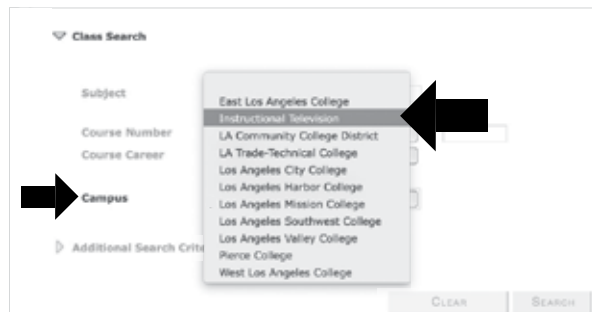

Attend one 3-hour in-person lecture per week on Saturday or Sunday + online homework assignments.

ALL CURRENT LACCD STUDENTS ELIGIBLE TO REGISTER HERE

Be sure to select **Instructional Television** as the campus in the registration window.