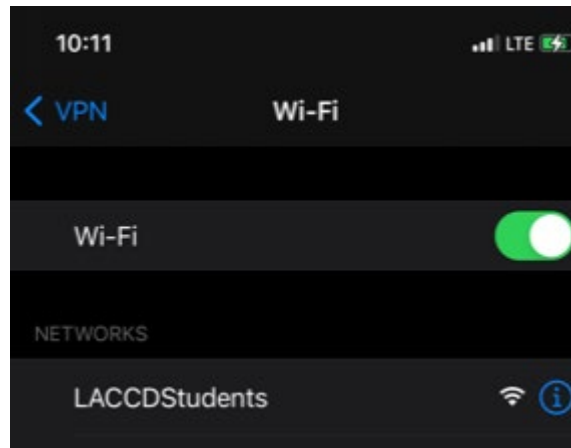

Parking Lot Student Wireless Services

Login Directions

SSID: LACCDStudents

Username: Your Student ID #

(starts w/ 88 or 90)

Password: (Note. Verify timeout value)

Your MyCollege.laccd.edu password

1. Search for available wireless networks.

Android

IOS

Windows 10

Mac OS