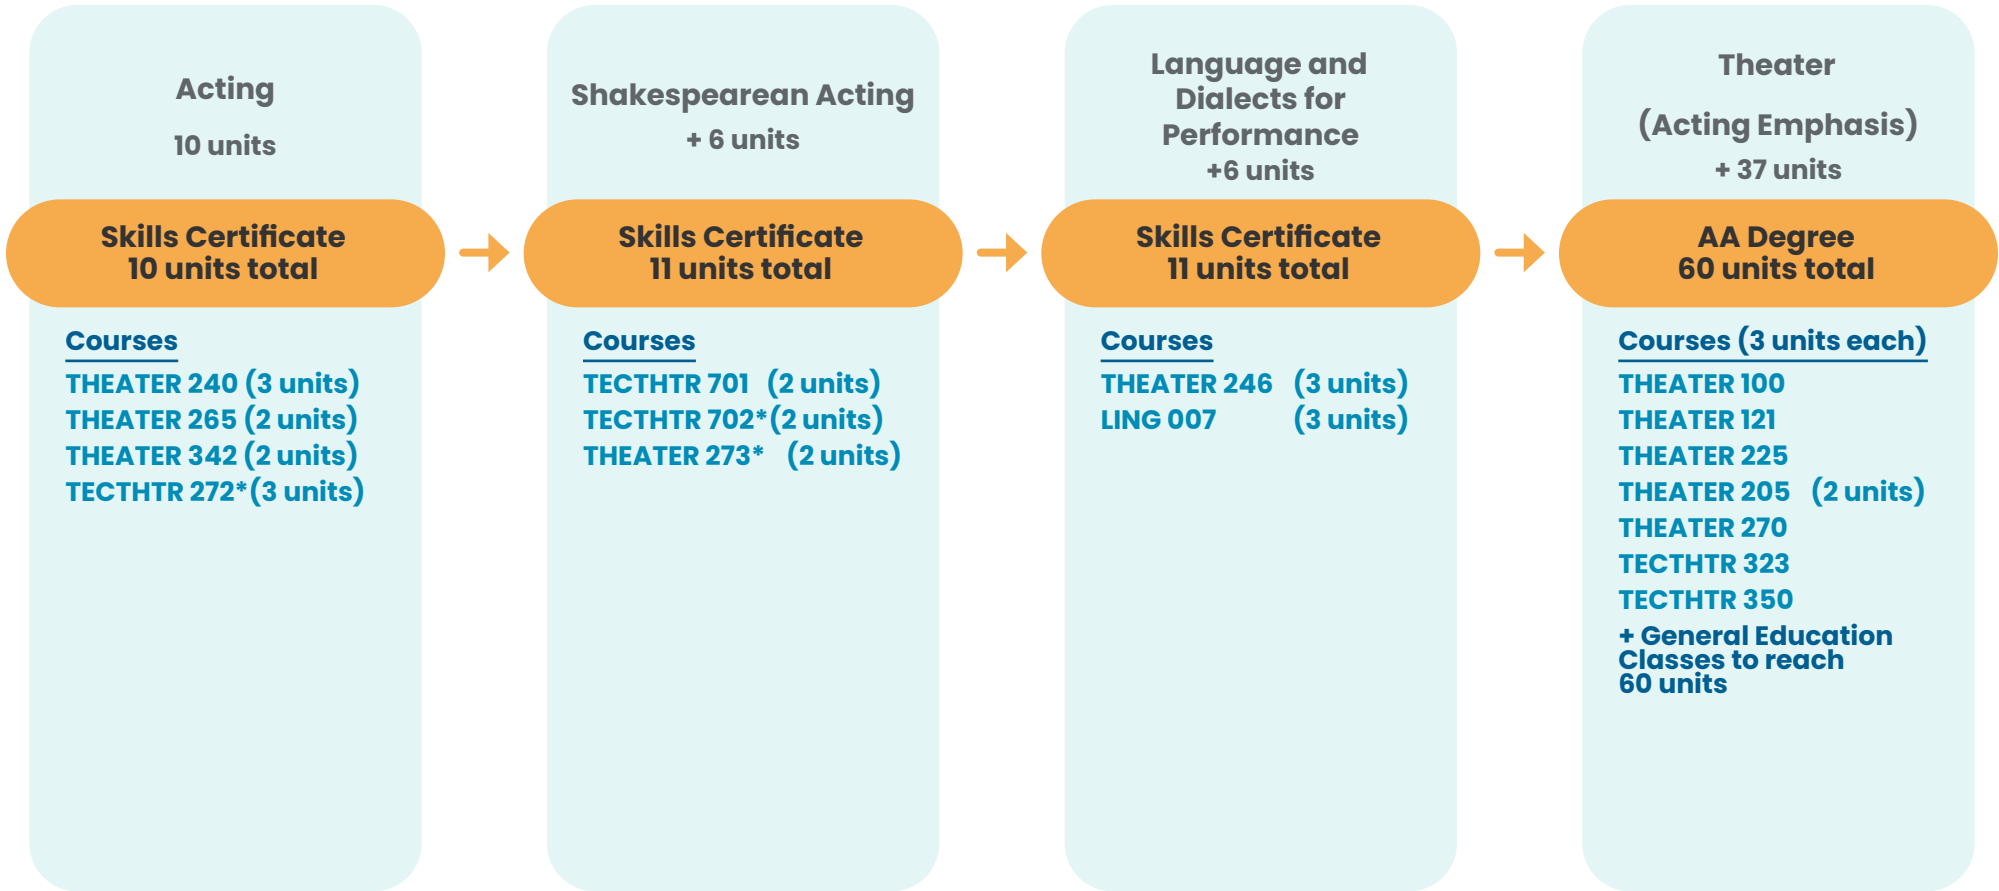

Stackable Certificates

Theater Arts Department

Theater, Associate in Arts (Acting Emphasis) Program

Notes:

Please check the Course Catalog for more information and meet with an academic counselor.

Classes with * next to the course number have a prerequisite.

THEATER 270 is prerequisite for TECTHTR 272