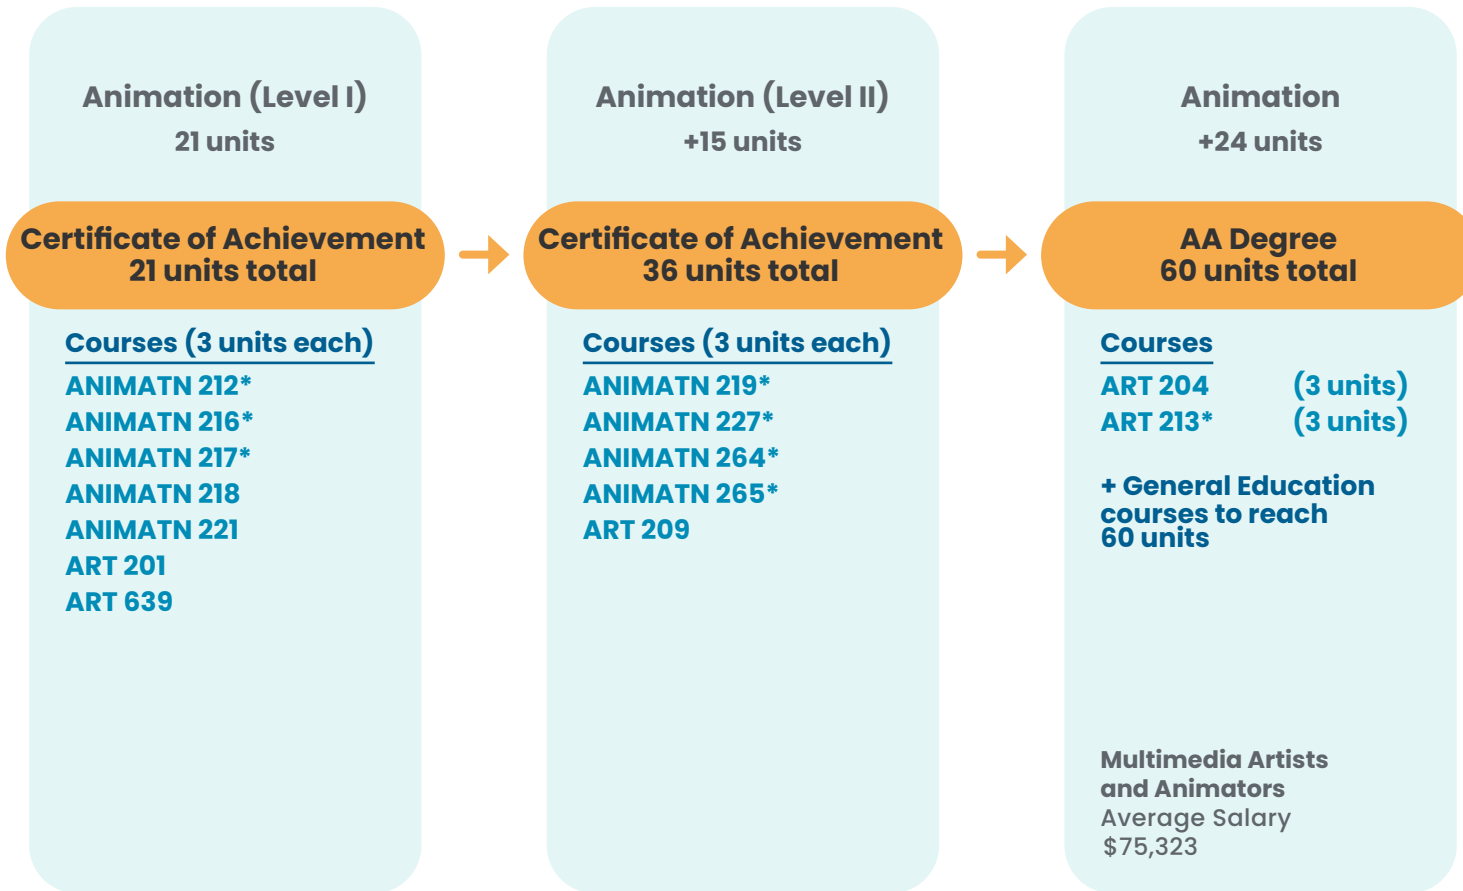

Guided Pathways Stackable Certificates

Art Department

Animation Program

Notes:

Please check the Course Catalog for more information and meet with an academic counselor.

Classes with * next to the course number have a prerequisite.