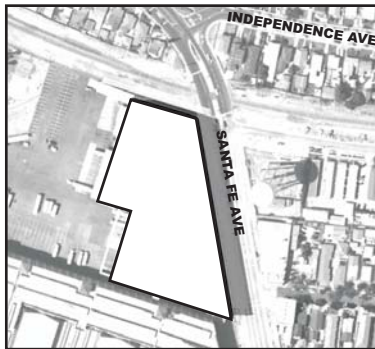

12:00 PM

3:00 PM