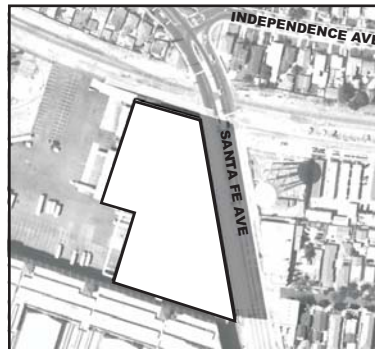

1:00 PM

4:00 PM