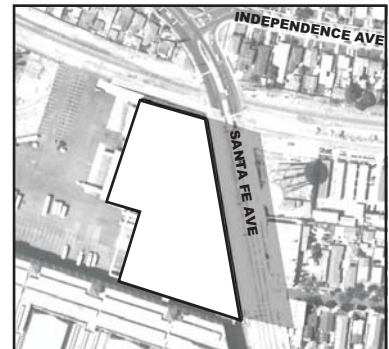

5:00 PM

SOURCE: Google SketchUp and TAHA, 2009

FIGURE 4.1-6

EXISTING BUILDING 4  
SUMMER SOLSTICE SHADOWS