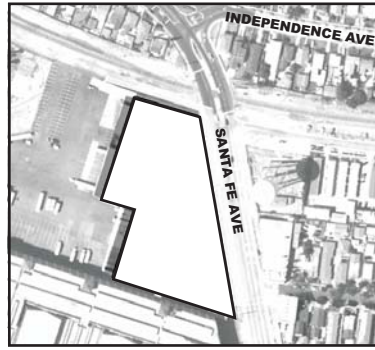

SOURCE: Google SketchUp and TAHA, 2009

EXISTING BUILDING 4
SUMMER SOLSTICE SHADOWS