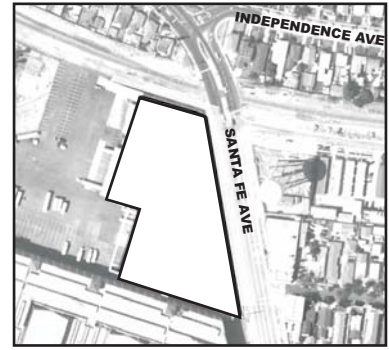

SOURCE: Google SketchUp and TAHA, 2009

EXISTING BUILDING 4
SUMMER SOLSTICE SHADOWS