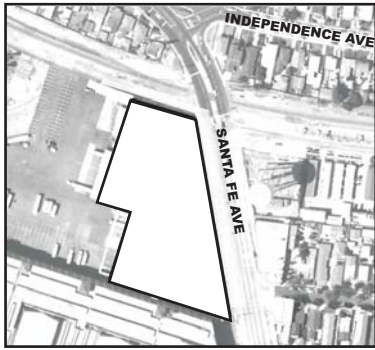

9:00 AM

SOURCE: Google SketchUp and TAHA, 2009

EXISTING BUILDING 4
SUMMER SOLSTICE SHADOWS