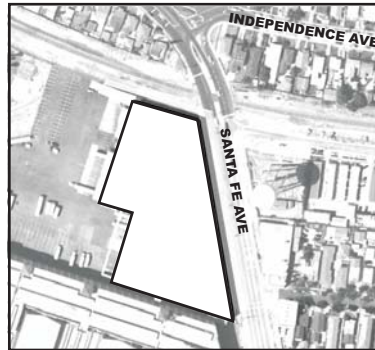

10:00 AM

SOURCE: Google SketchUp and TAHA, 2009

EXISTING BUILDING 4
SUMMER SOLSTICE SHADOWS